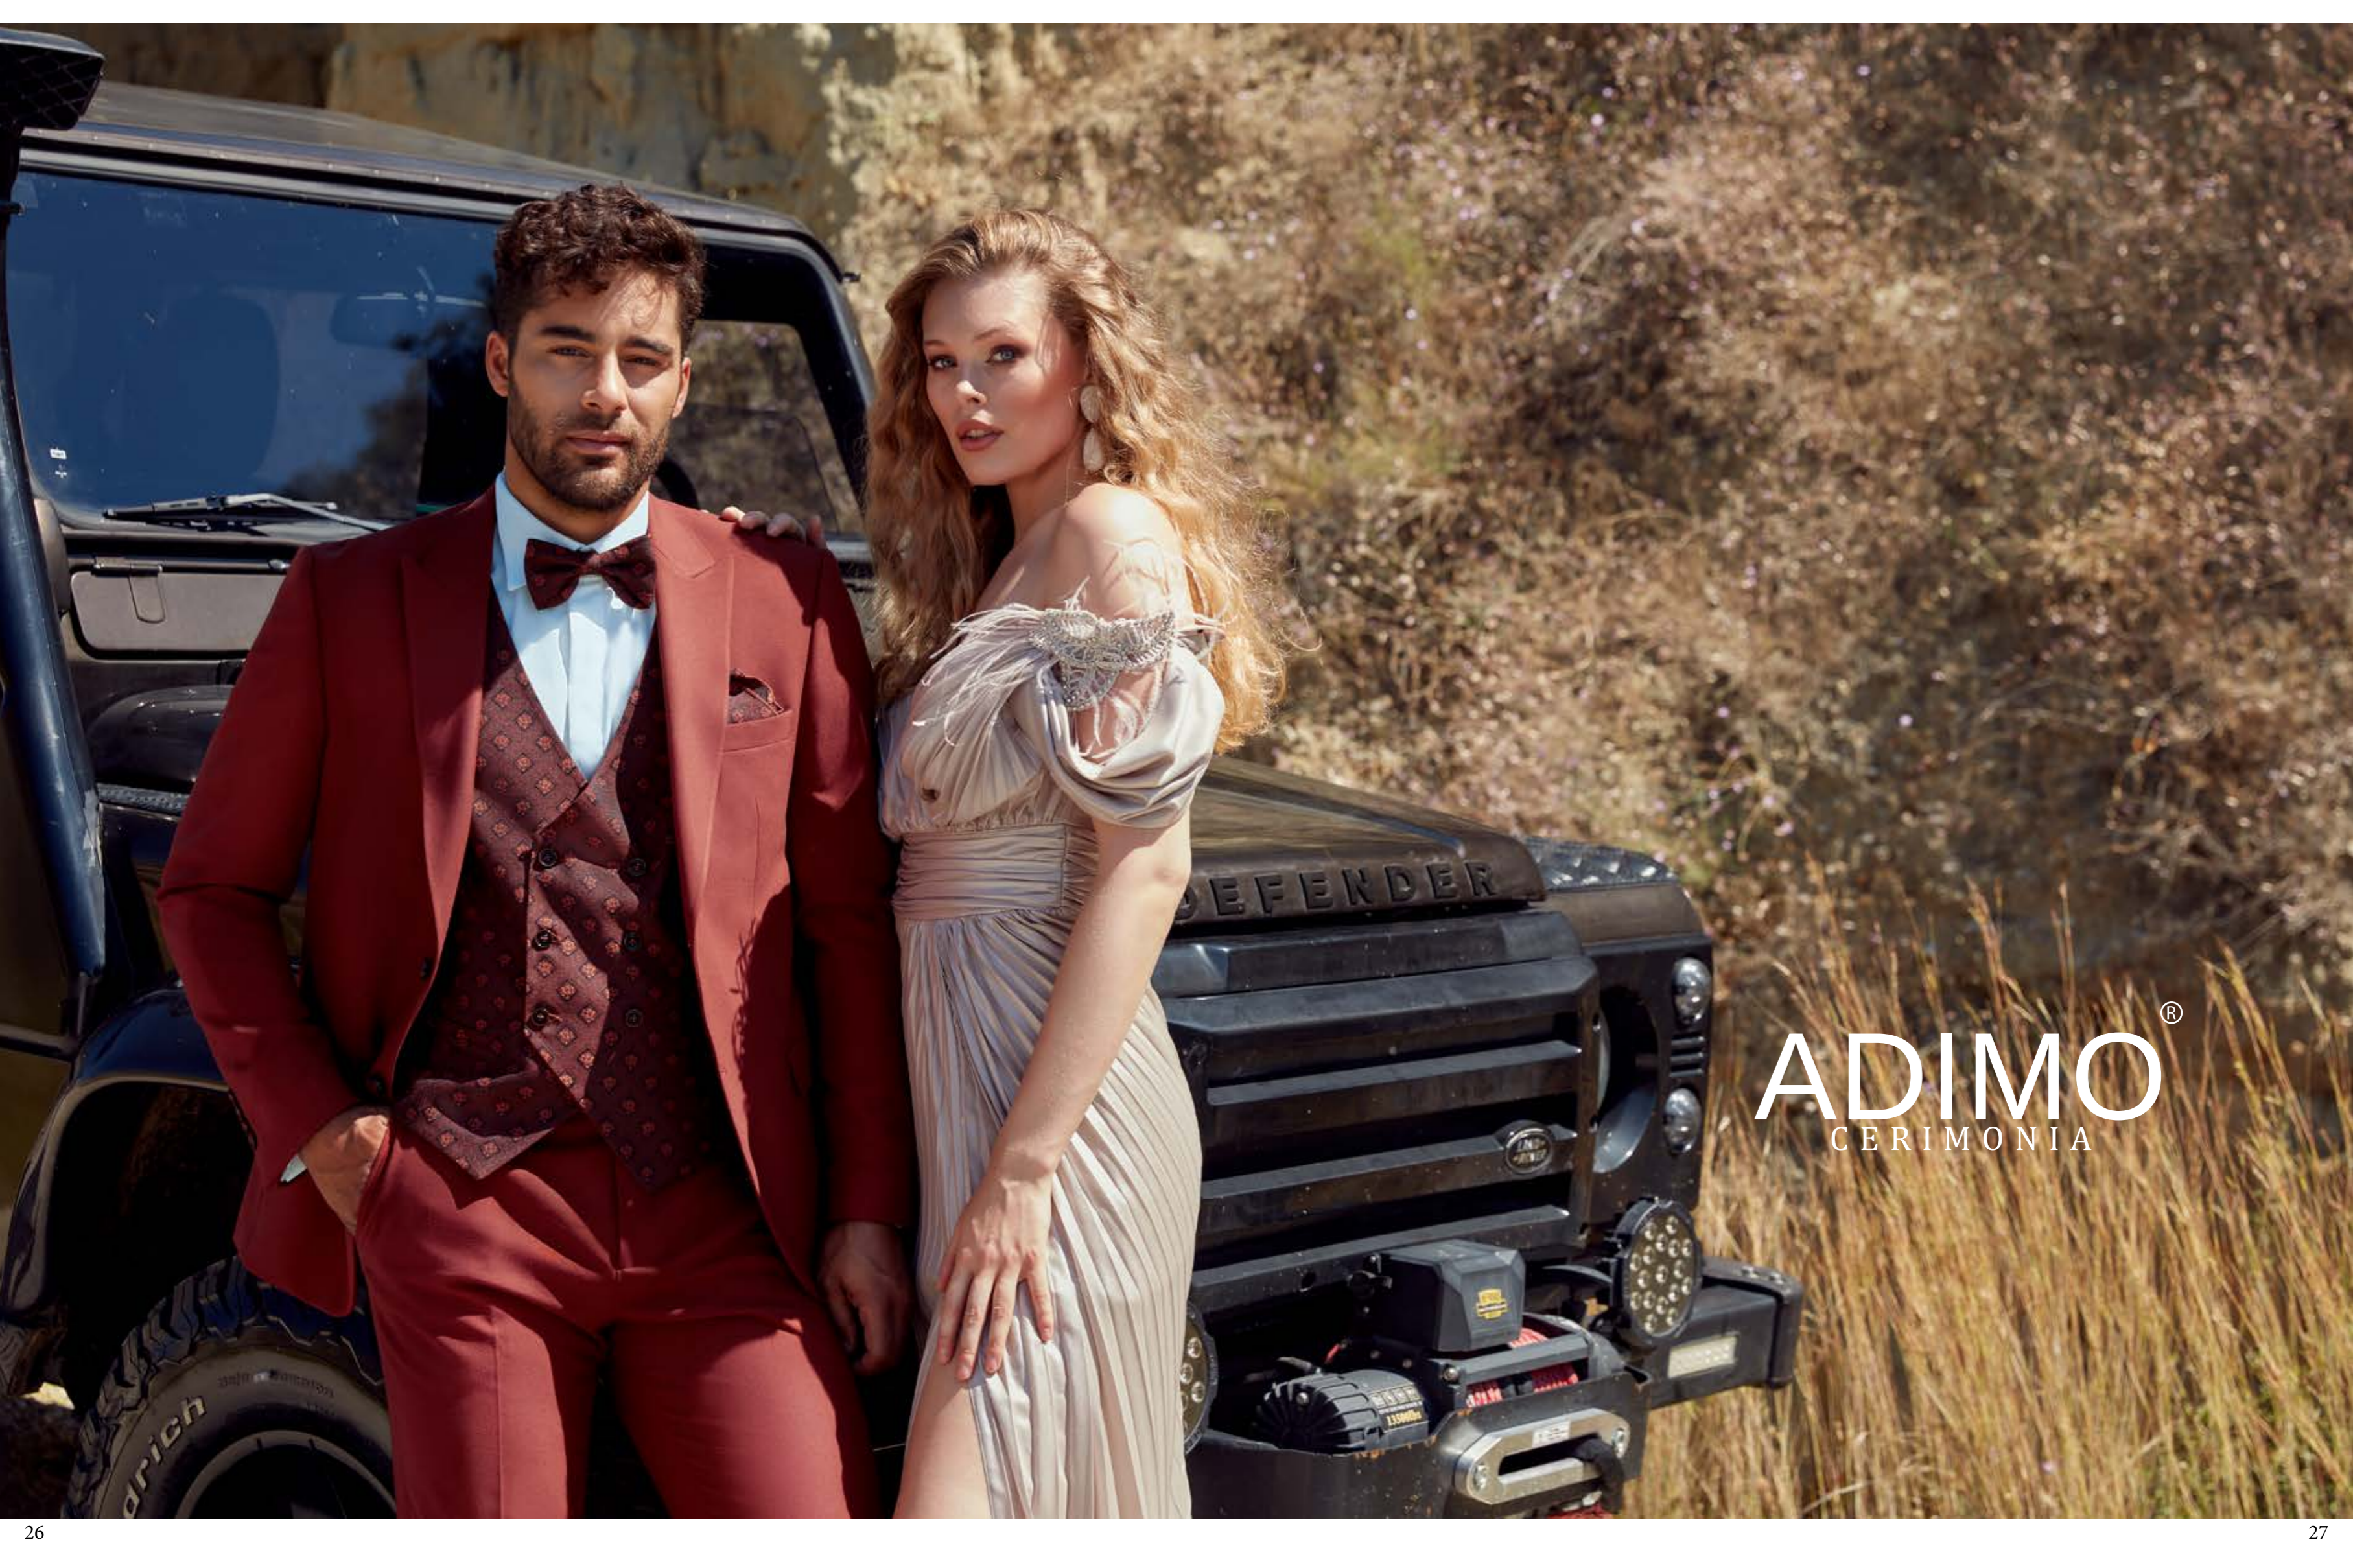

ADIMO®
CERIMONIA